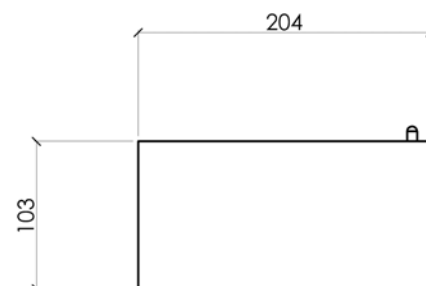

Top View

Perspective View

* Fireplace cavity must be constructed of a non-combustible material with clearances to combustibles in line with current regulations.

Front View

Side View

CVO reserve the right to amend the specification sheet without prior notice. If in doubt about any aspect of this specification please call 01325-301020. This document is for guidance only when planning a bespoke fireplace. Every fire is supplied with an official install booklet which must be followed. Copying and distribution of these specifications is not permitted without the permission of Spirit Fires Ltd. All dimensions include a +/-2mm tolerance.