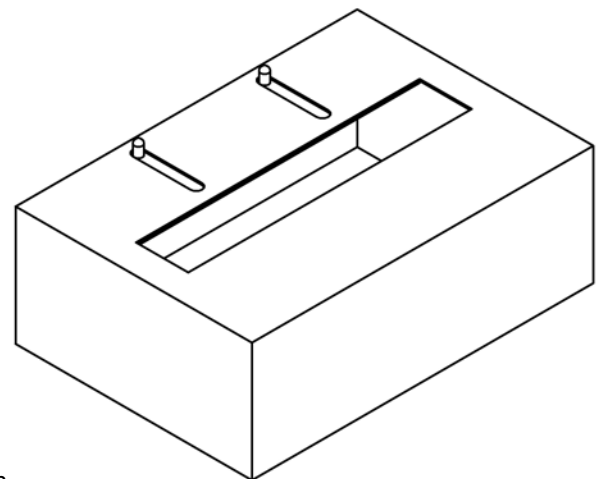

Perspective View

* Fireplace cavity must be constructed of a non-combustible material with clearances to combustibles in line with current regulations.