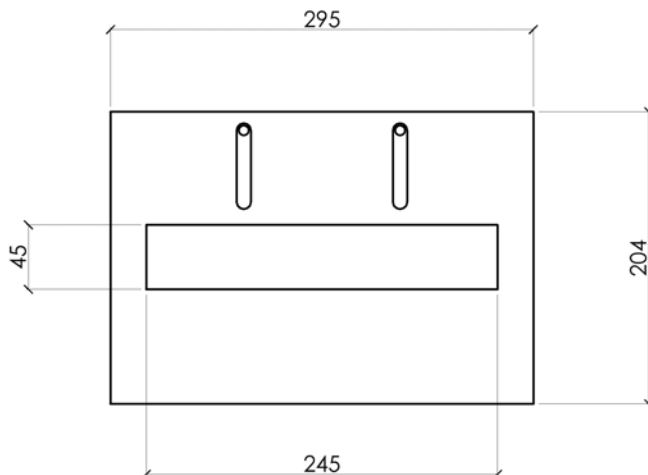

Bio Ethanol Fire Box - 5 Lt (Without Flange)

Index#107 / Rev-1 / Page 1 of 1

CVO Fire : 01325-301020 : www.cvo.co.uk : sales@cvo.co.uk

MATERIAL OPTIONS:

Brushed Stainless Steel

POWER RATING:

Bio Ethanol: 3 Kw / Approximately 12 - 16 hours burn time.

TECHNICAL INFORMATION:

1. The unit has an adjustable lid to regulate the flame and to increase burn time.
2. Supplied with handle to close the lid and extinguish the flame.
3. For use with approved Bio Ethanol fuel for fireplaces only.
4. Bio Ethanol easily obtained from our online store Website www.easyfire.co.uk
5. Great care must be taken when designing a bespoke fireplace which uses an ethanol burner unit. We will not accept any responsibility for any damages resulting from the incorrect installation or use of these burner units in self designed fireplaces.

Top View